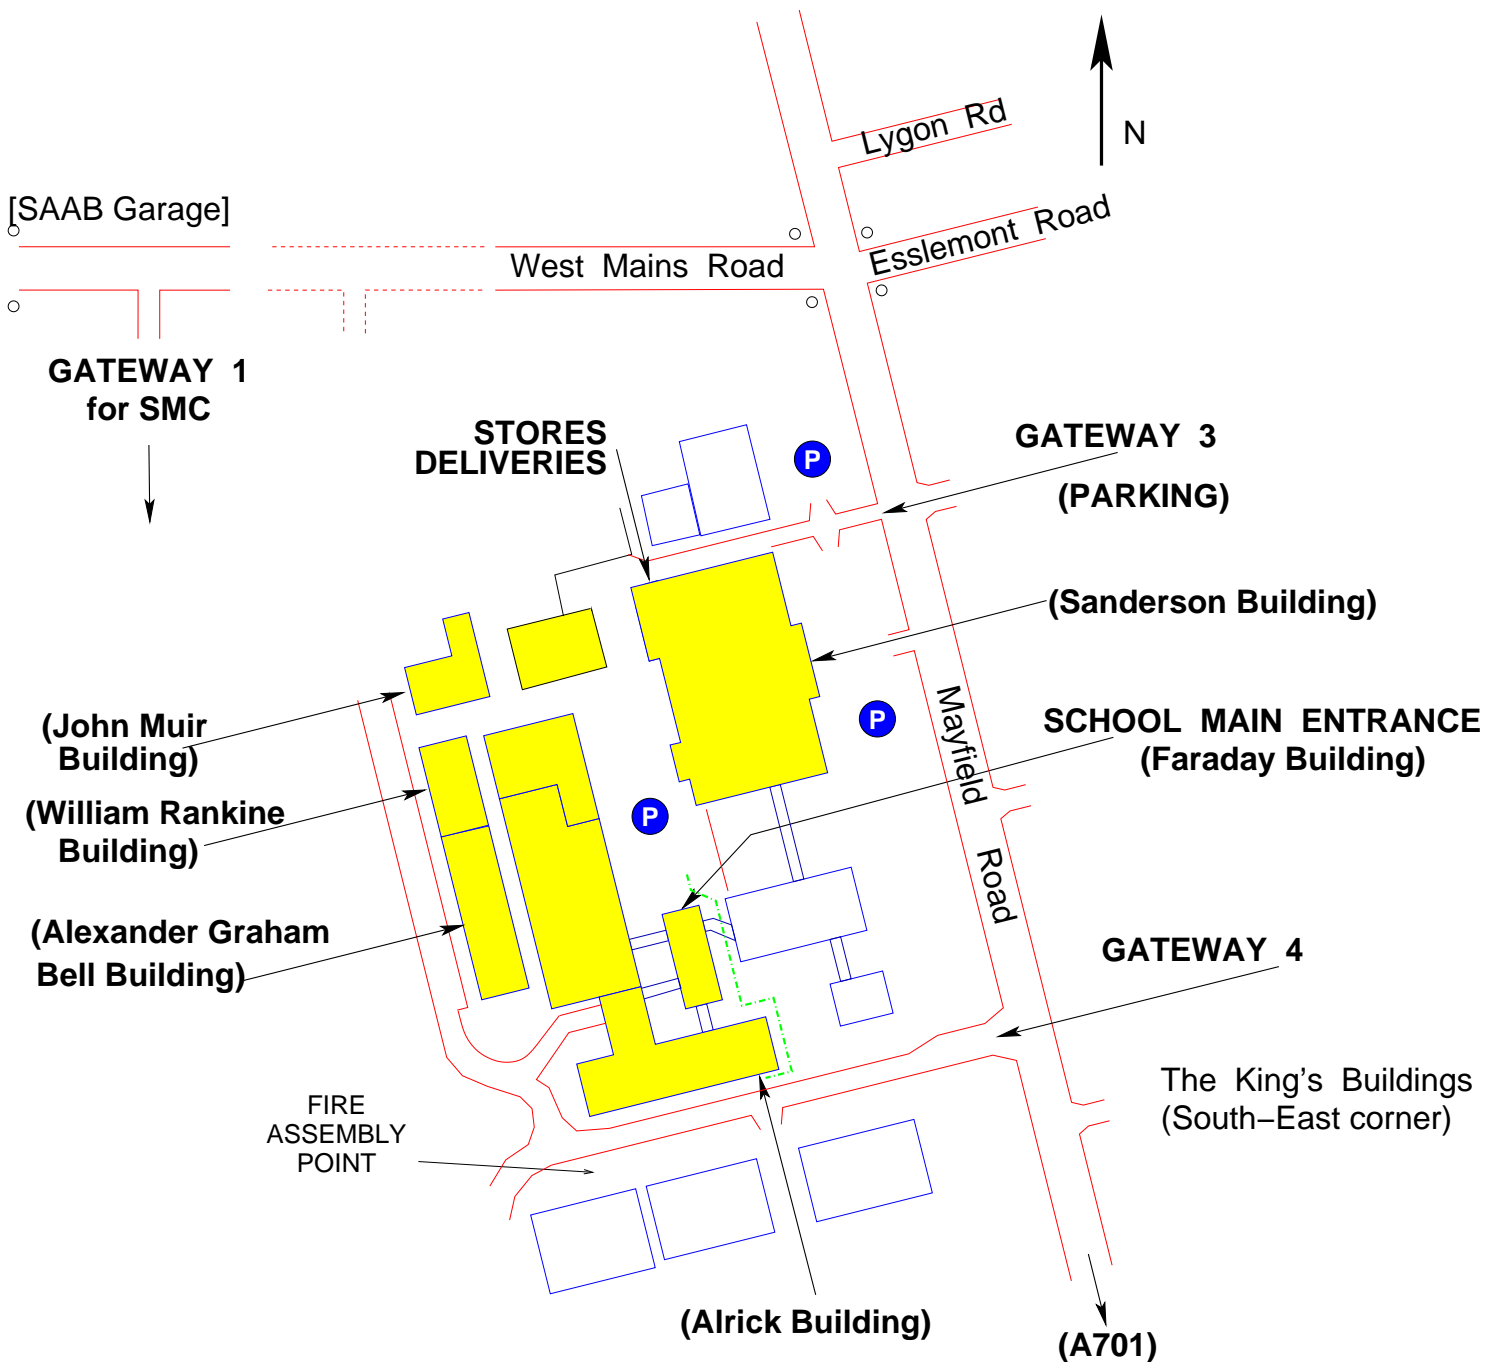

Location of the School on the KB campus

School of Engineering

- The School occupies buildings on both the east and west sides of the King's Building campus.
- East side: Main School, IDCOM, IES, IIE, IMP, IMNS(design)
- West Side: IMNS(fabrication) and SMC.
- The IIE William Dudgeon Labs are located in the William Rankine Building.
- Internal phones are located in the foyer of: Alrick (dial 505646), ... buildings